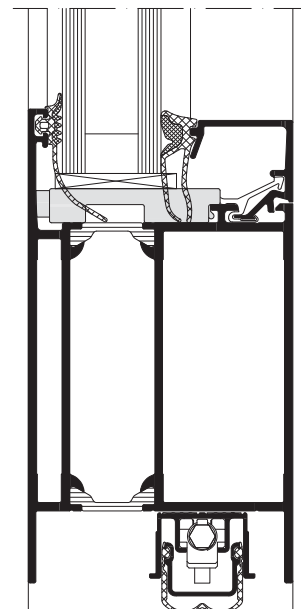

The Schüco Door ADS 70 HD (Heavy Duty) gives every façade its own character with its particular dimensions. Its robust and durable construction allows for a large opening width and, with clearance heights of up to 3,000 mm, it is particularly suited to buildings with a high number of visitors. The basic depth of 70 mm offers considerable design freedom and a wide range of options. The high-quality design is suitable for all Schüco façade and window systems with excellent combination options.